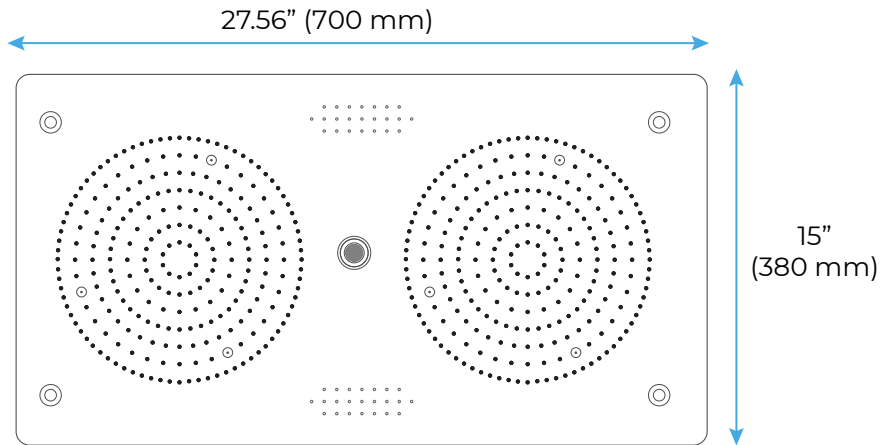

### Shower Head

- Shower Head Functions: Rainfall, Bubble, Mist
- Shower Panel /Hose Material: 304 Stainless Steel
- Showerheads Install: Embedded Ceiling Mounted
- Concealed Mixer Install: Wall-Mounted
- Shower Accessories Material: Brass
- LED Light: Need to Connect Power
- Shower Hose Length: 1.5M
- Power: 100V~240V Alternating Current (AC)
- LED Colors: 7 Colors
- Water Flow: 16L/min~28L/min
- Music: Need Bluetooth

### Touch Panel Control

Turn On/Off Control

**MANUAL MODE**  
Total 64 colors

Auto mode setting

**AUTO MODE**  
Total 11 Auto mode

Set the speed of color change, fast/slow

All dimensions and specifications are nominal and may vary. Use actual products for accuracy in critical situations.