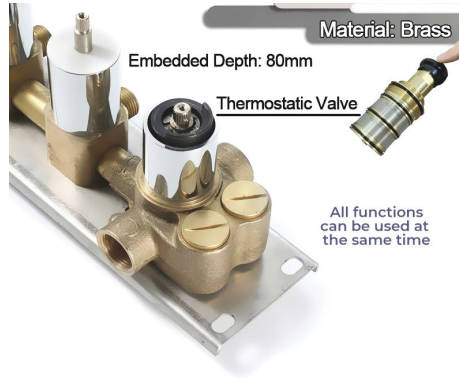

Hand Shower