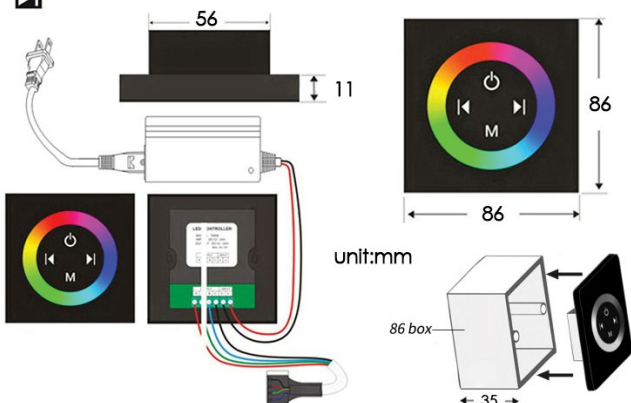

### Shower Head

- Shower Head Functions: Rainfall, Bubble, Mist
- Shower Panel /Hose Material: 304 Stainless Steel
- Showerheads Install: Embedded Ceiling Mounted
- Concealed Mixer Install: Wall-Mounted
- Shower Accessories Material: Brass
- LED Light: Need to Connect Power
- Shower Hose Length: 1.5M
- Power: 100V~240V Alternating Current (AC)
- LED Colors: 7 Colors
- Water Flow: 16L/min~28L/min
- Music: Need Bluetooth

### Touch Panel Control

Turn On/Off Control

**MANUAL MODE**  
Total 64 colors

Auto mode setting

**AUTO MODE**  
Total 11 Auto mode

Set the speed of color change, fast/slow

All dimensions and specifications are nominal and may vary. Use actual products for accuracy in critical situations.

## Body Jet

Thread Interface Size: G 1/2 Inch  
 Installation Type: Wall Mounted  
 Material: Brass  
 Flow Rate: 1.5 GPM / 5.7 LPM (each Bodyspray)