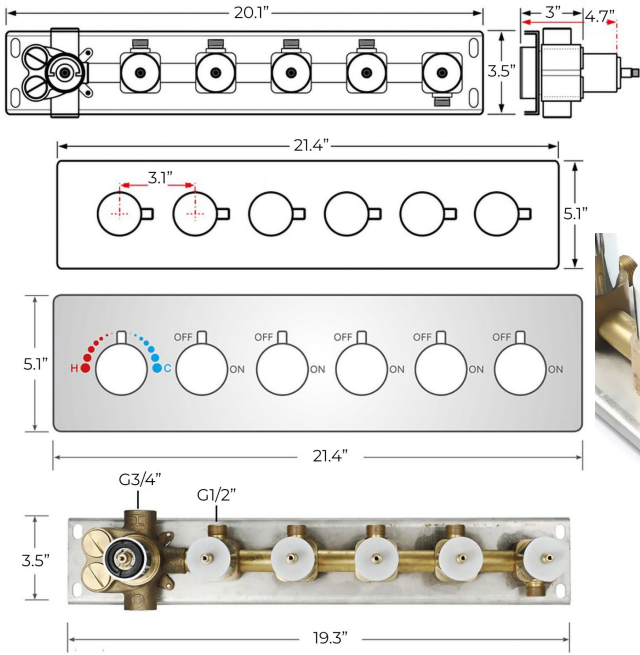

### Shower Head

- Shower Head Functions: Rainfall, Bubble, Mist
- Shower Panel /Hose Material: 304 Stainless Steel
- Showerheads Install: Embedded Ceiling Mounted
- Concealed Mixer Install: Wall-Mounted
- Shower Accessories Material: Brass
- LED Light: Need to Connect Power
- Shower Hose Length: 1.5M
- Power: 100V~240V Alternating Current (AC)
- LED Colors: 7 Colors
- Water Flow: 16L/min~28L/min
- Music: Need Bluetooth

### Touch Panel Control

Turn On/Off Control

**MANUAL MODE**  
Total 64 colors

Auto mode setting

**AUTO MODE**  
Total 11 Auto mode

Set the speed of color change, fast/slow

All dimensions and specifications are nominal and may vary. Use actual products for accuracy in critical situations.

## Shower Mixer

## Body Jet

Thread Interface Size: G 1/2 Inch  
 Installation Type: Wall Mounted  
 Material: Brass  
 Flow Rate: 1.5 GPM / 5.7 LPM (each Bodyspray)