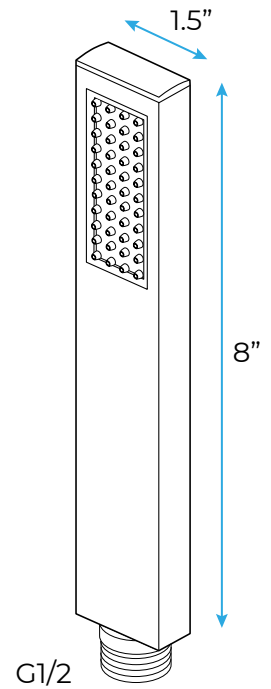

Hand Shower