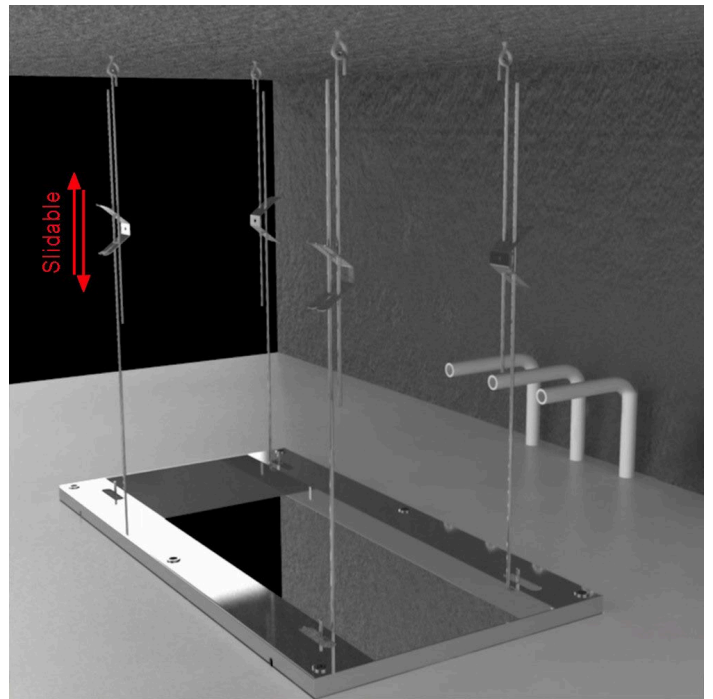

## BRUSHED GOLD THERMOSTATIC MUSICAL LED RECESSED CEILING MOUNT RAINFALL SHOWER SYSTEM WITH HANDHELD SHOWER AND JETTED BODY SPRAYS SPECIFICATIONS

### Shower Head

- Shower Head Functions: Rainfall, Bubble, Mist
- Shower Panel /Hose Material: 304 Stainless Steel
- Showerheads Install: Embedded Ceiling Mounted
- Concealed Mixer Install: Wall-Mounted
- Shower Accessories Material: Brass
- LED Light: Need to Connect Power
- Shower Hose Length: 1.5M
- Power: 100V~240V Alternating Current (AC)
- LED Colors: 7 Colors
- Water Flow: 16L/min~28L/min
- Music: Need Bluetooth

### Touch Panel Control

Turn On/Off Control

**MANUAL MODE**  
Total 64 colors

Auto mode setting

**AUTO MODE**  
Total 11 Auto mode

Set the speed of color change, fast/slow

All dimensions and specifications are nominal and may vary. Use actual products for accuracy in critical situations.

## Body Jet

Thread Interface Size: G 1/2 Inch  
 Installation Type: Wall Mounted  
 Material: Brass  
 Flow Rate: 1.5 GPM / 5.7 LPM (each Bodyspray)